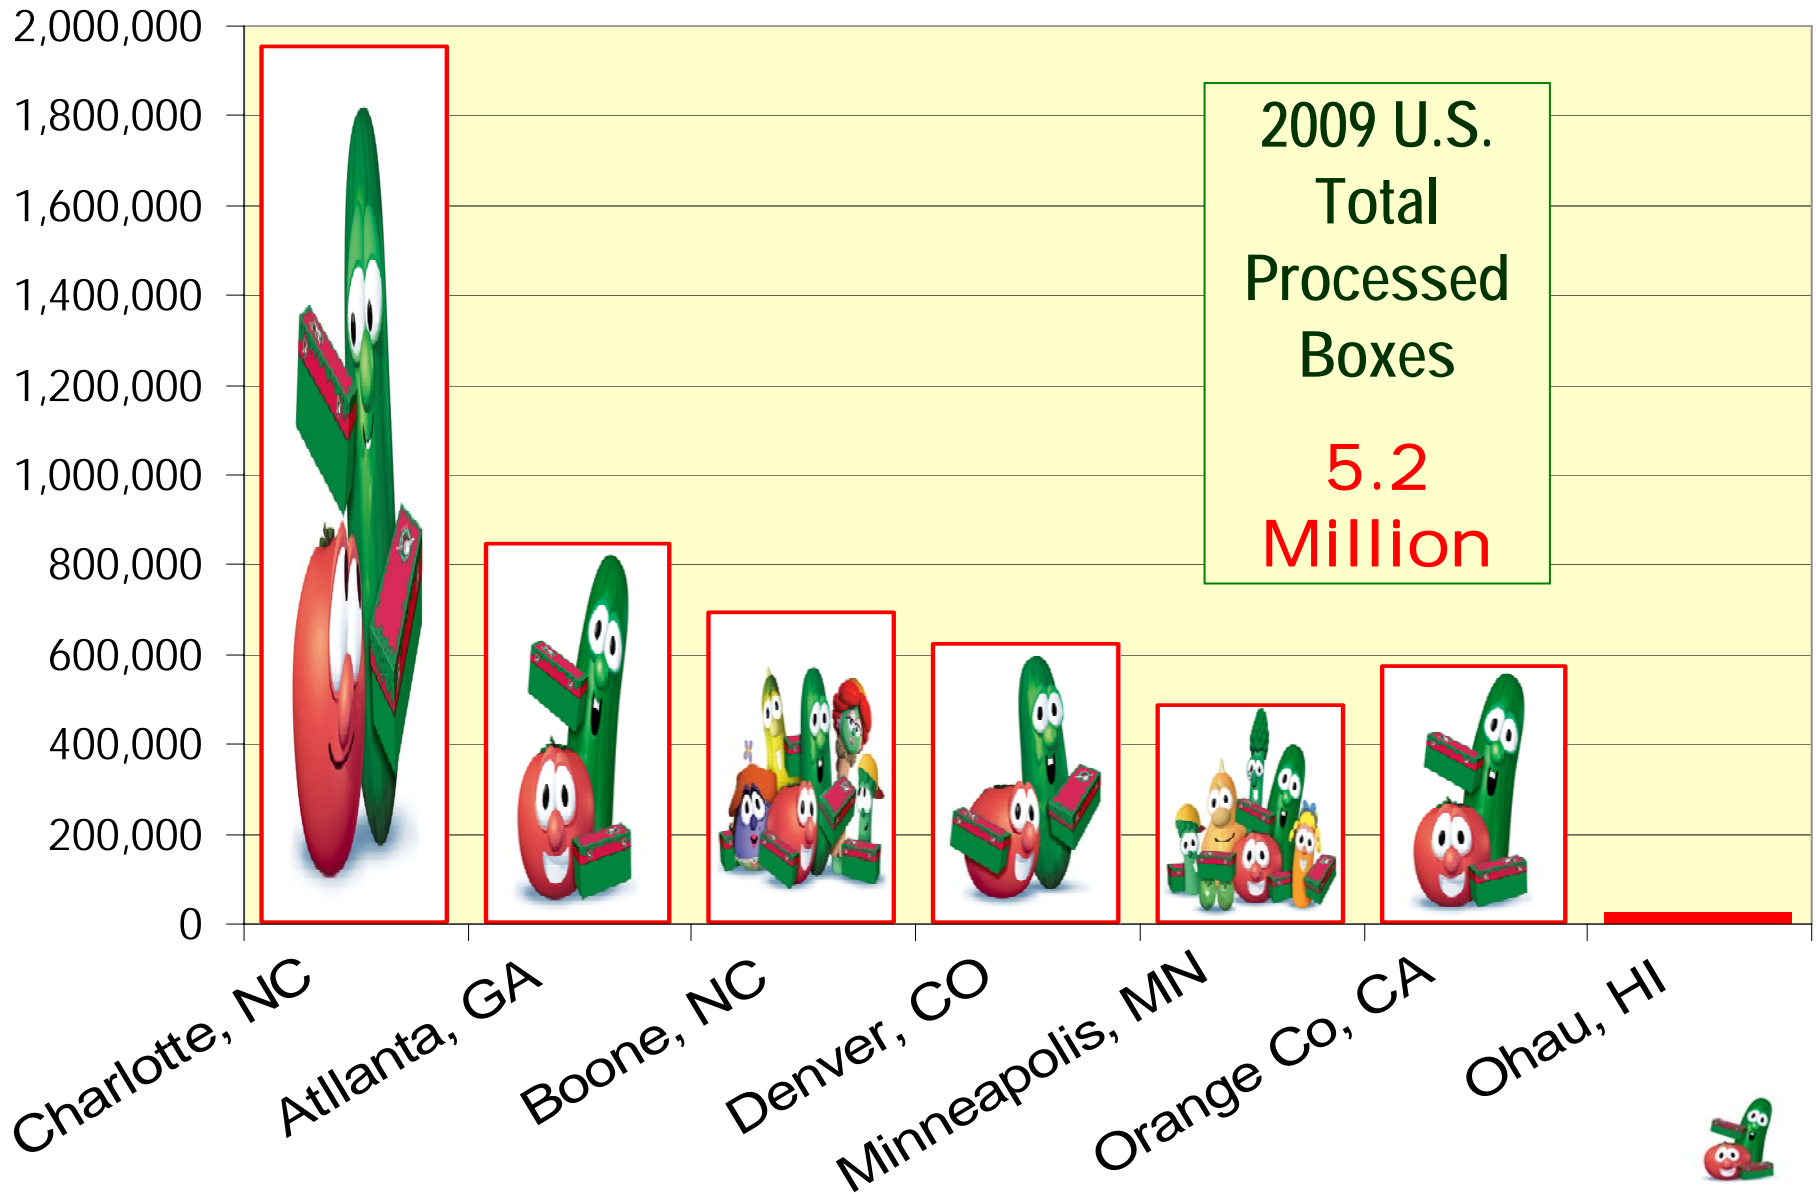

Let's celebrate together!

Matt 25:23 NLT

Gospel Opportunities from the World

Shoeboxes Processed in 2009

Gospel Opportunities from the United States

2009 Shoeboxes Processed at the 7 Processing Centers

Gospel Opportunities from the World and Kern County

Shoeboxes Collected 2008 - 2009

Kern County Drop Off Locations for 2009

2009 Bakersfield Shoebox Gift Destinations

"I tell you, open your eyes and look at the fields! They are ripe for harvest." John 4:35b NIV