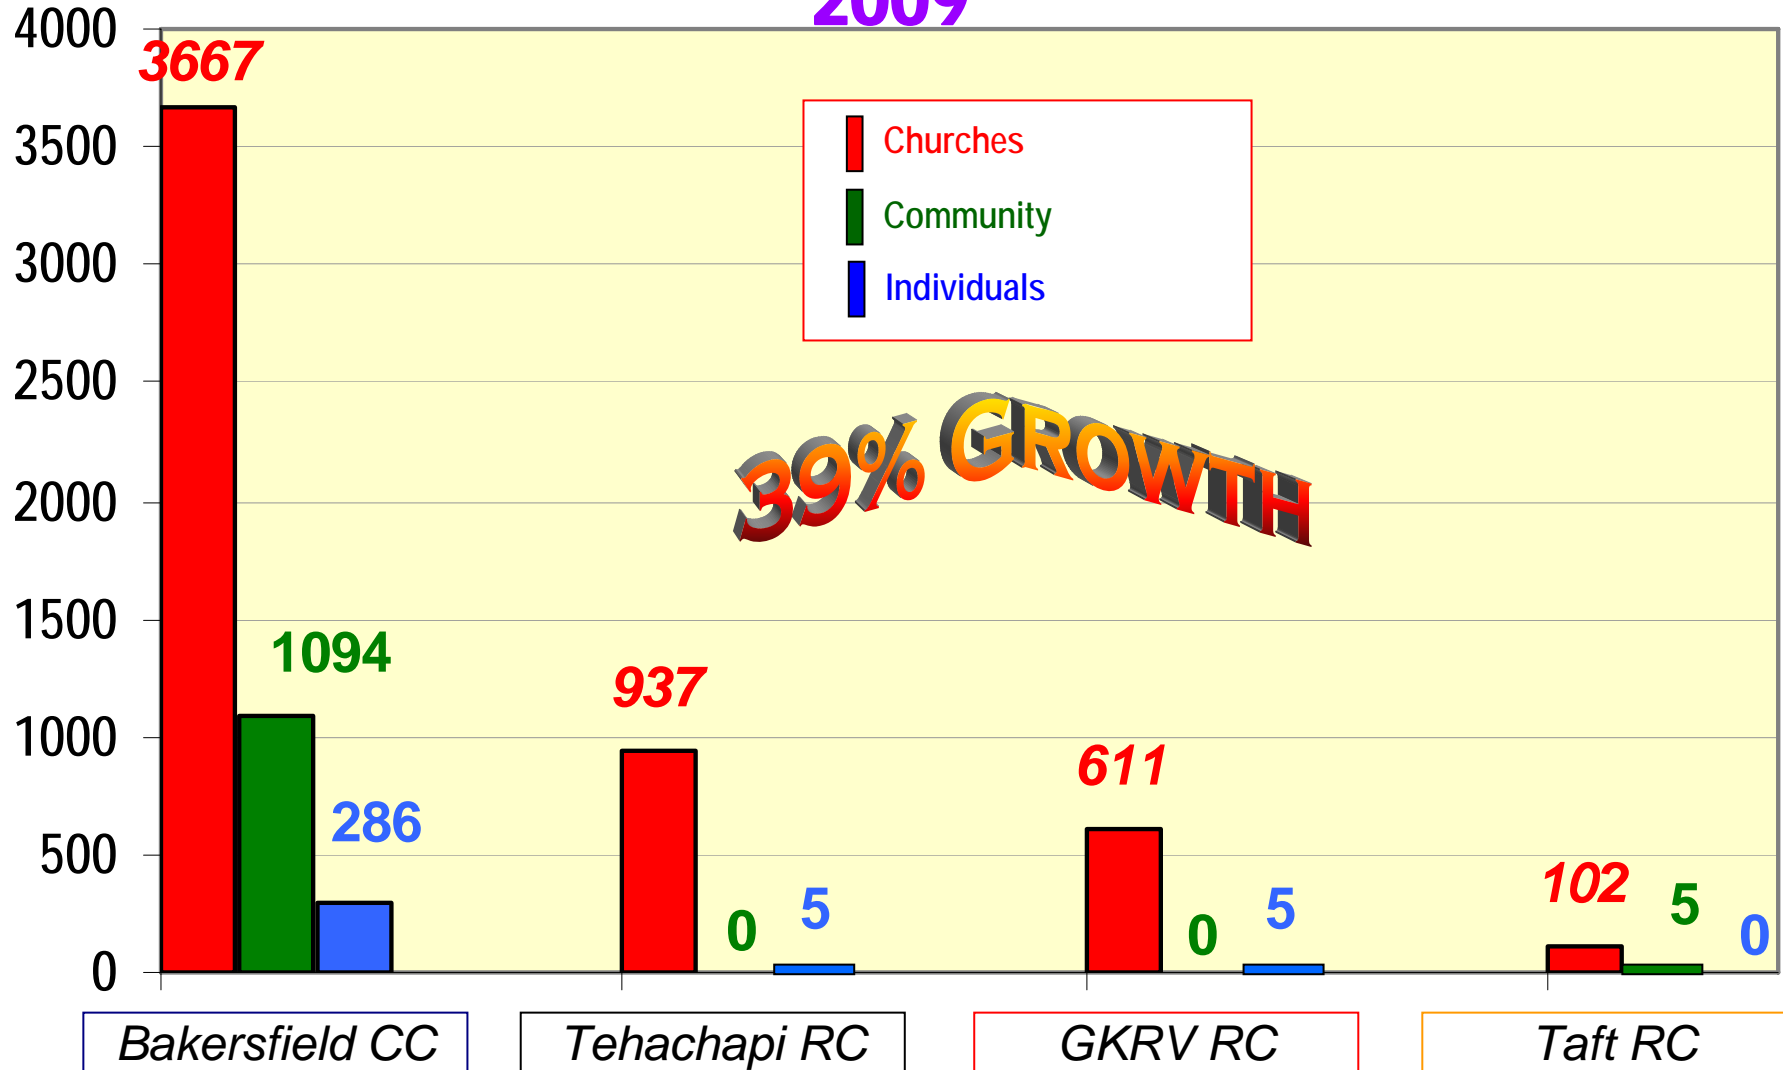

Gospel Opportunities from Kern County

Categories – Partitioned by Drop-Off Location

2009