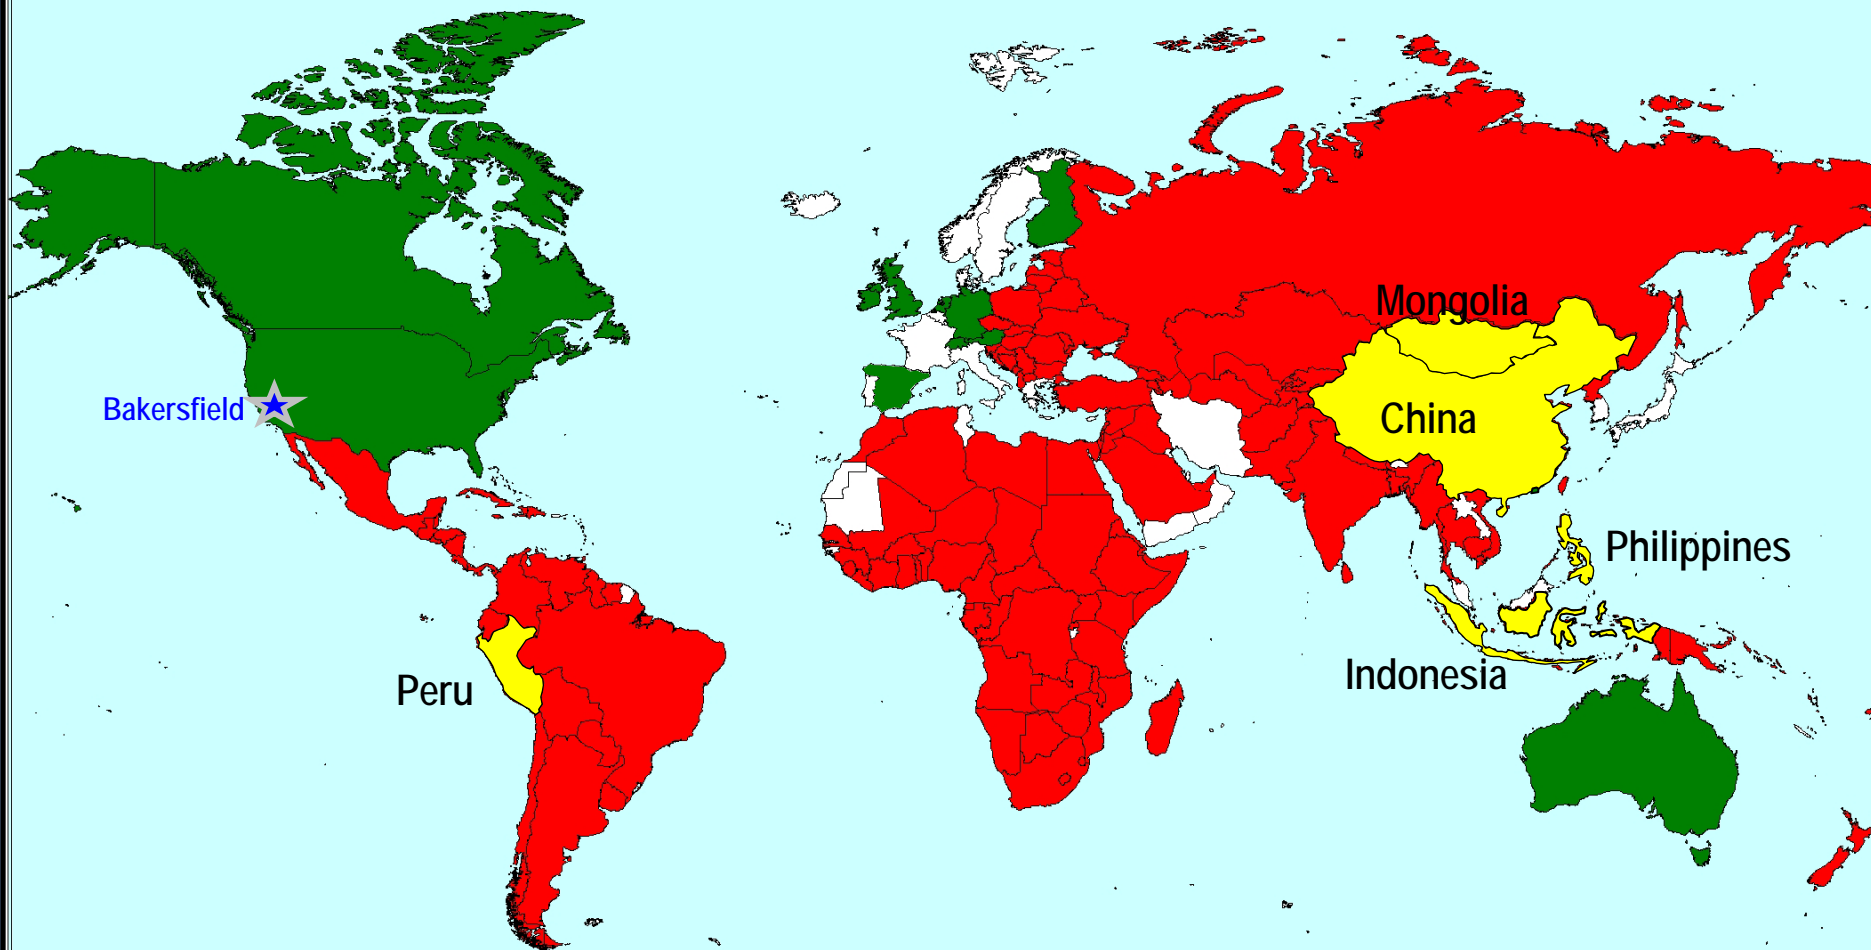

Let's celebrate together!

Matt 25:23 NLT

Gospel Opportunities from the World

Shoeboxes Processed in 2009

Gospel Opportunities from the United States

2009 Shoeboxes Processed at the 7 Processing Centers

Gospel Opportunities from the World and Kern County

Shoeboxes Collected 2008 - 2009

Kern County Drop Off Locations for 2009

2009 Bakersfield Shoebox Gift Destinations

"I tell you, open your eyes and look at the fields! They are ripe for harvest." John 4:35b NIV

Categories – Partitioned by Drop-Off Location

2009

Gospel Opportunities from Kern County 2009

Churches - Partitioned by Drop-Off Location

Gospel Opportunities from Kern County 2009 Community Organizations / Events