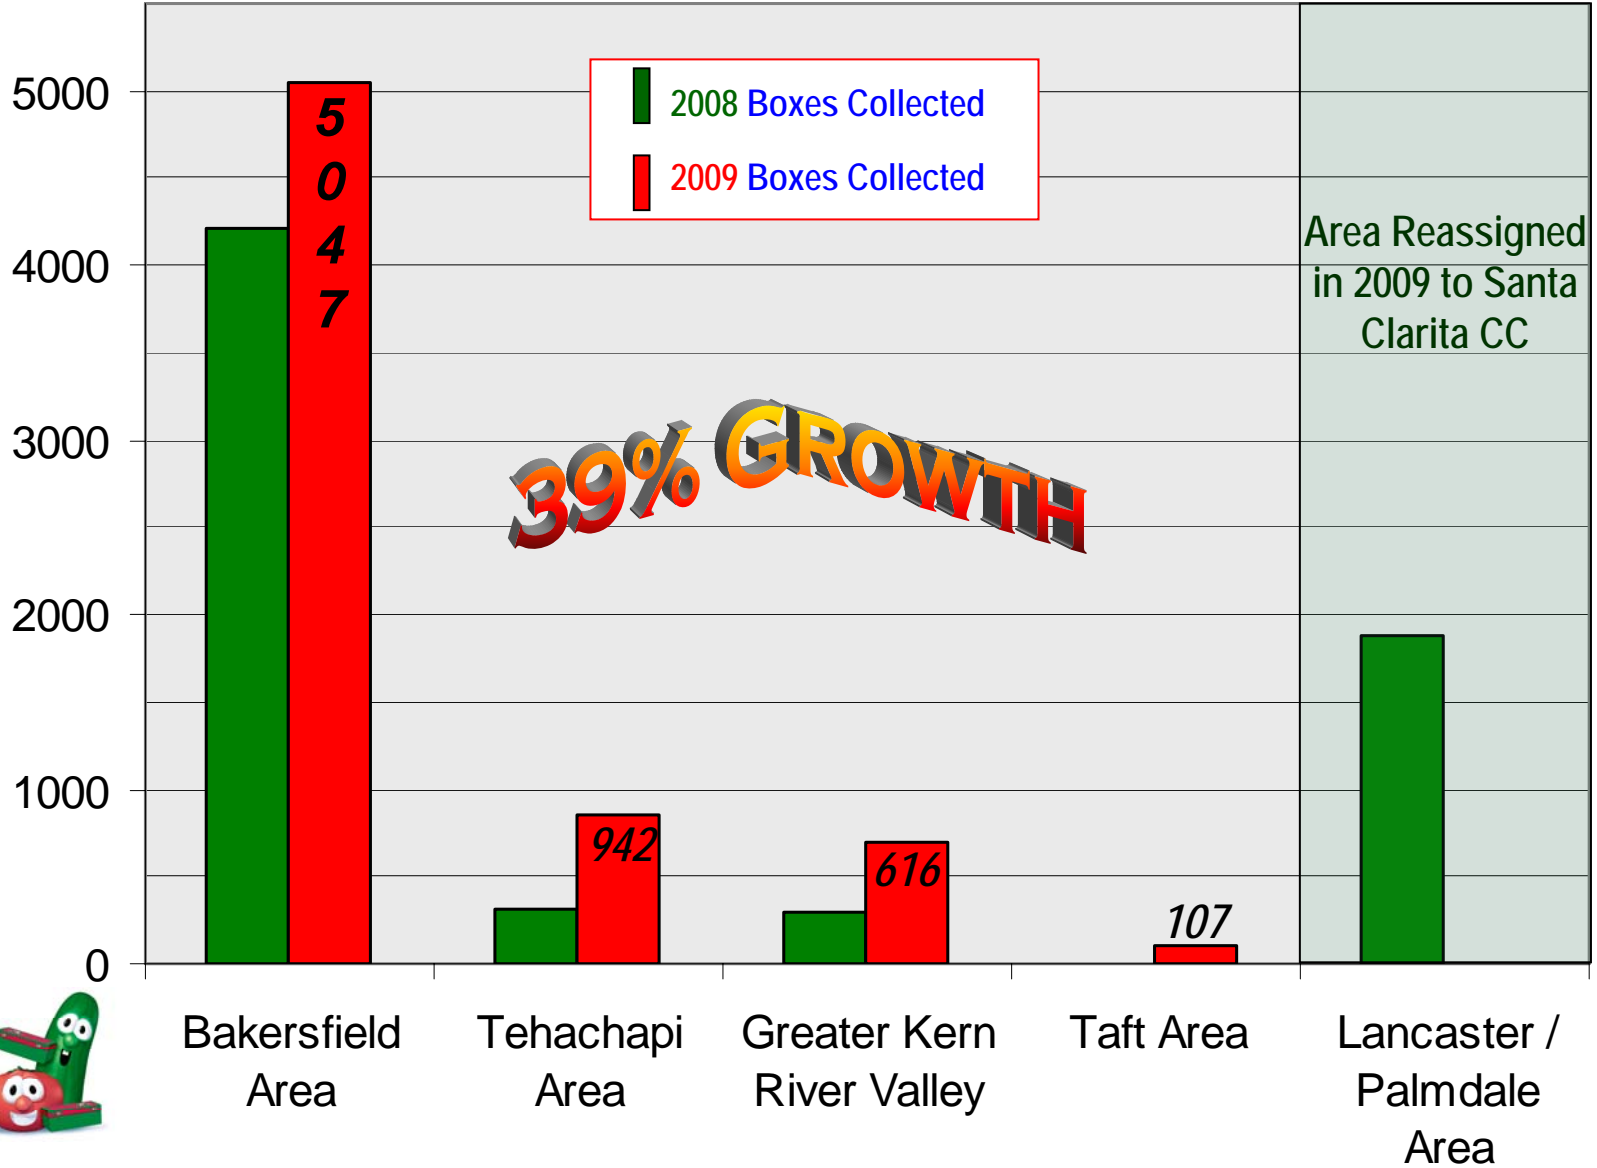

 **BOY** 

EZ GIVE

TRACKING

EZ5009799

Mark the correct age category:

<input type="checkbox"/>	2-4 Years Old
<input type="checkbox"/>	5-9 Years Old
<input type="checkbox"/>	10-14 Years Old

 **Girl** 

EZ GIVE

TRACKING

EZ5009799

Gospel Opportunities from Kern County

At the Bakersfield Collection Center

2008 Boxes assigned to relay center by geographic proximity to the 2009 Relay Centers

Gospel Opportunities from Kern County