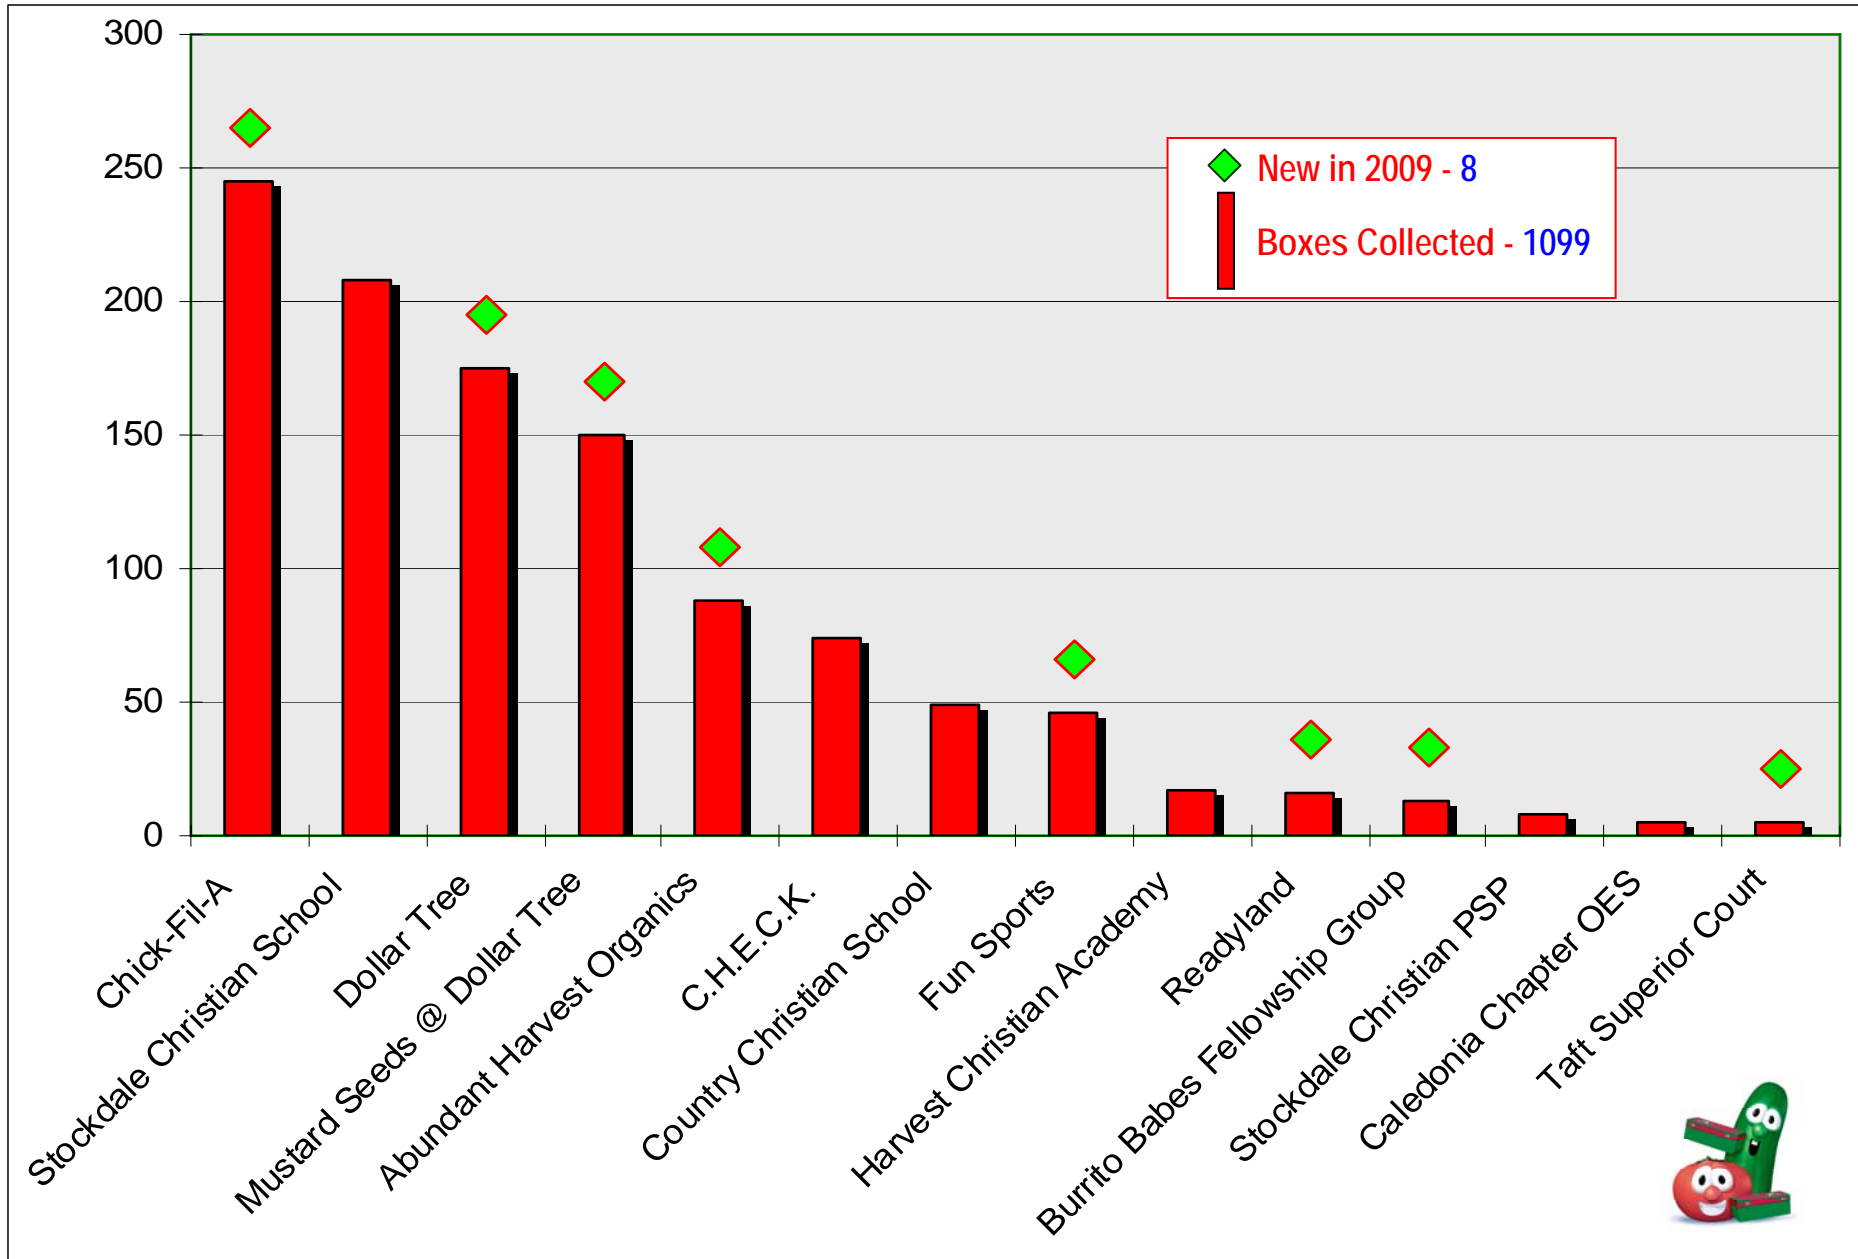

Gospel Opportunities from Kern County 2009 Community Organizations / Events