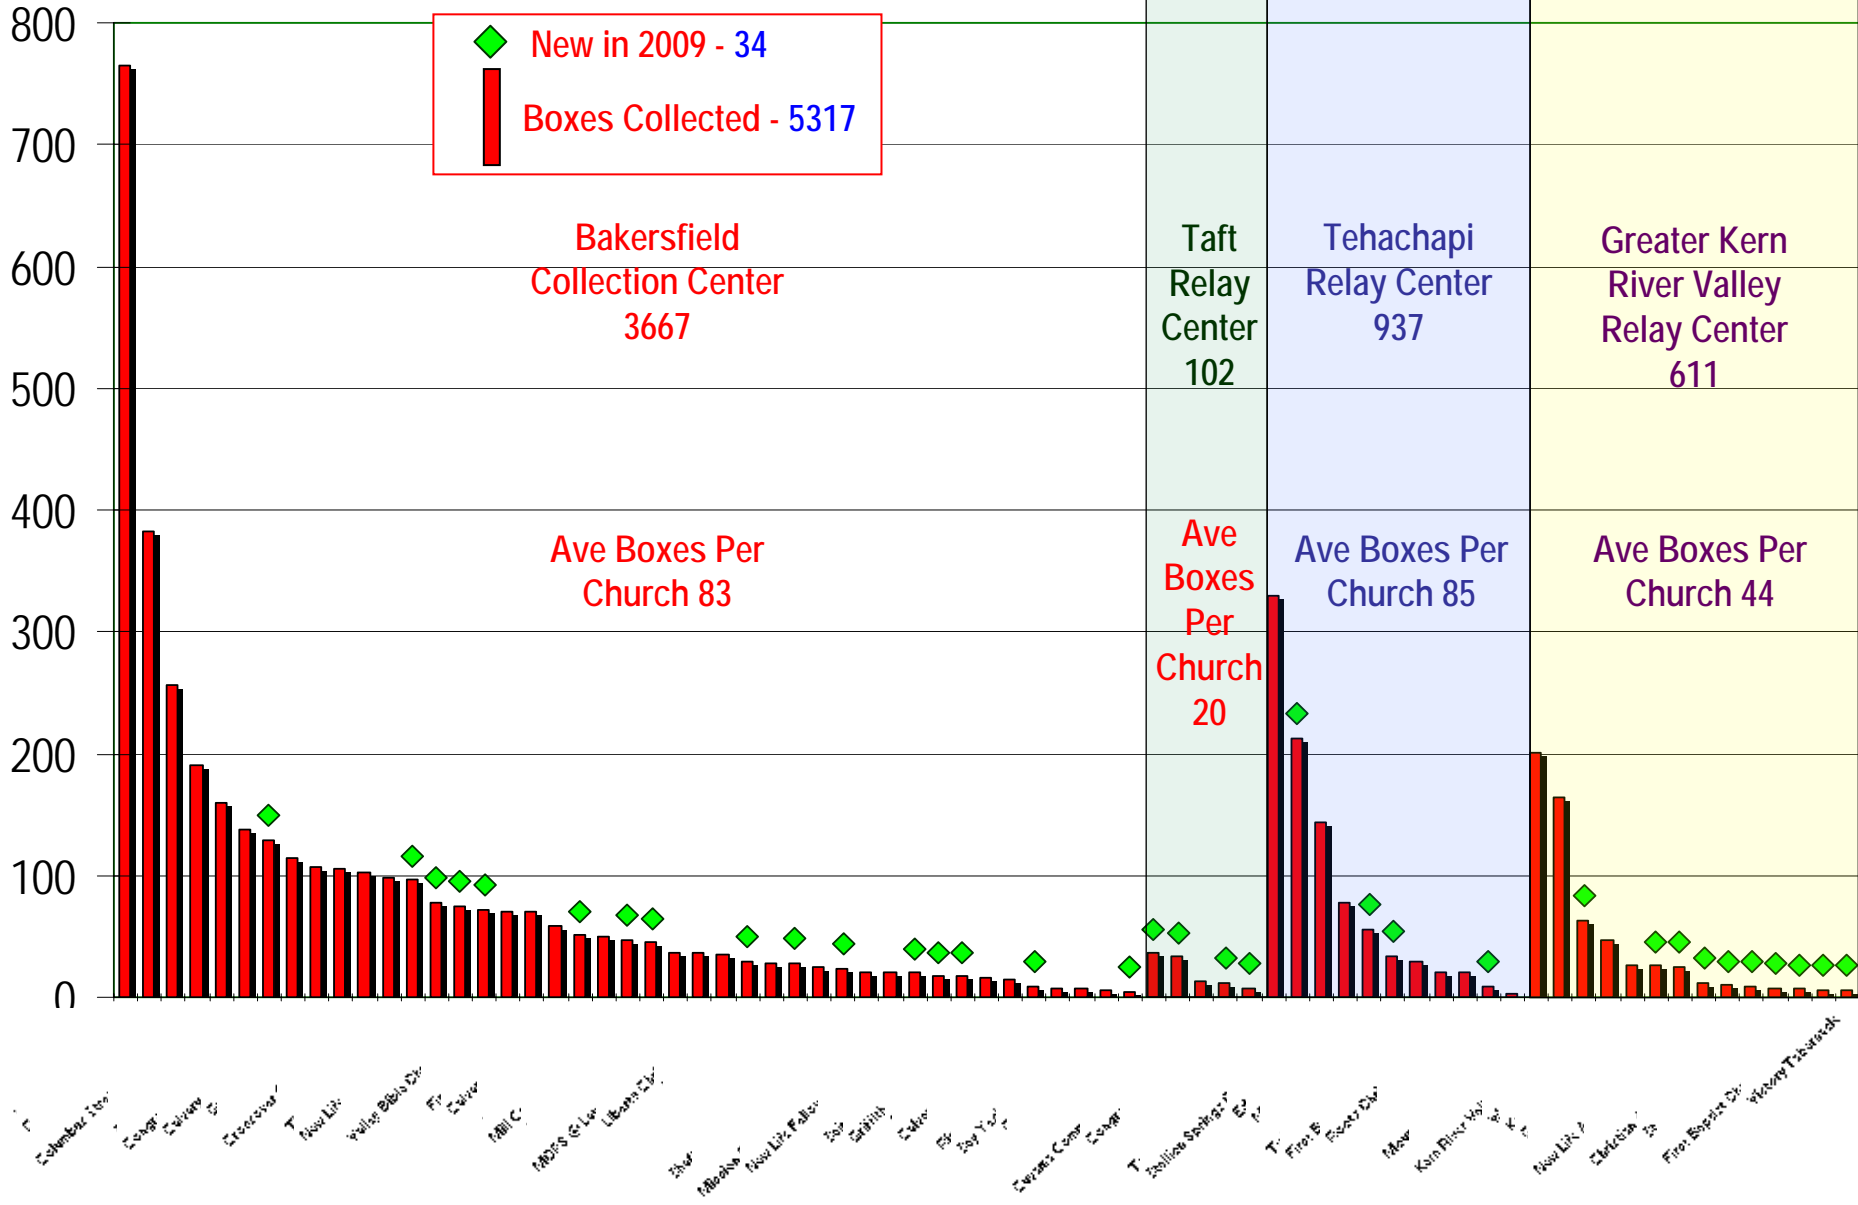

Gospel Opportunities from Kern County 2009

Churches - Partitioned by Drop-Off Location