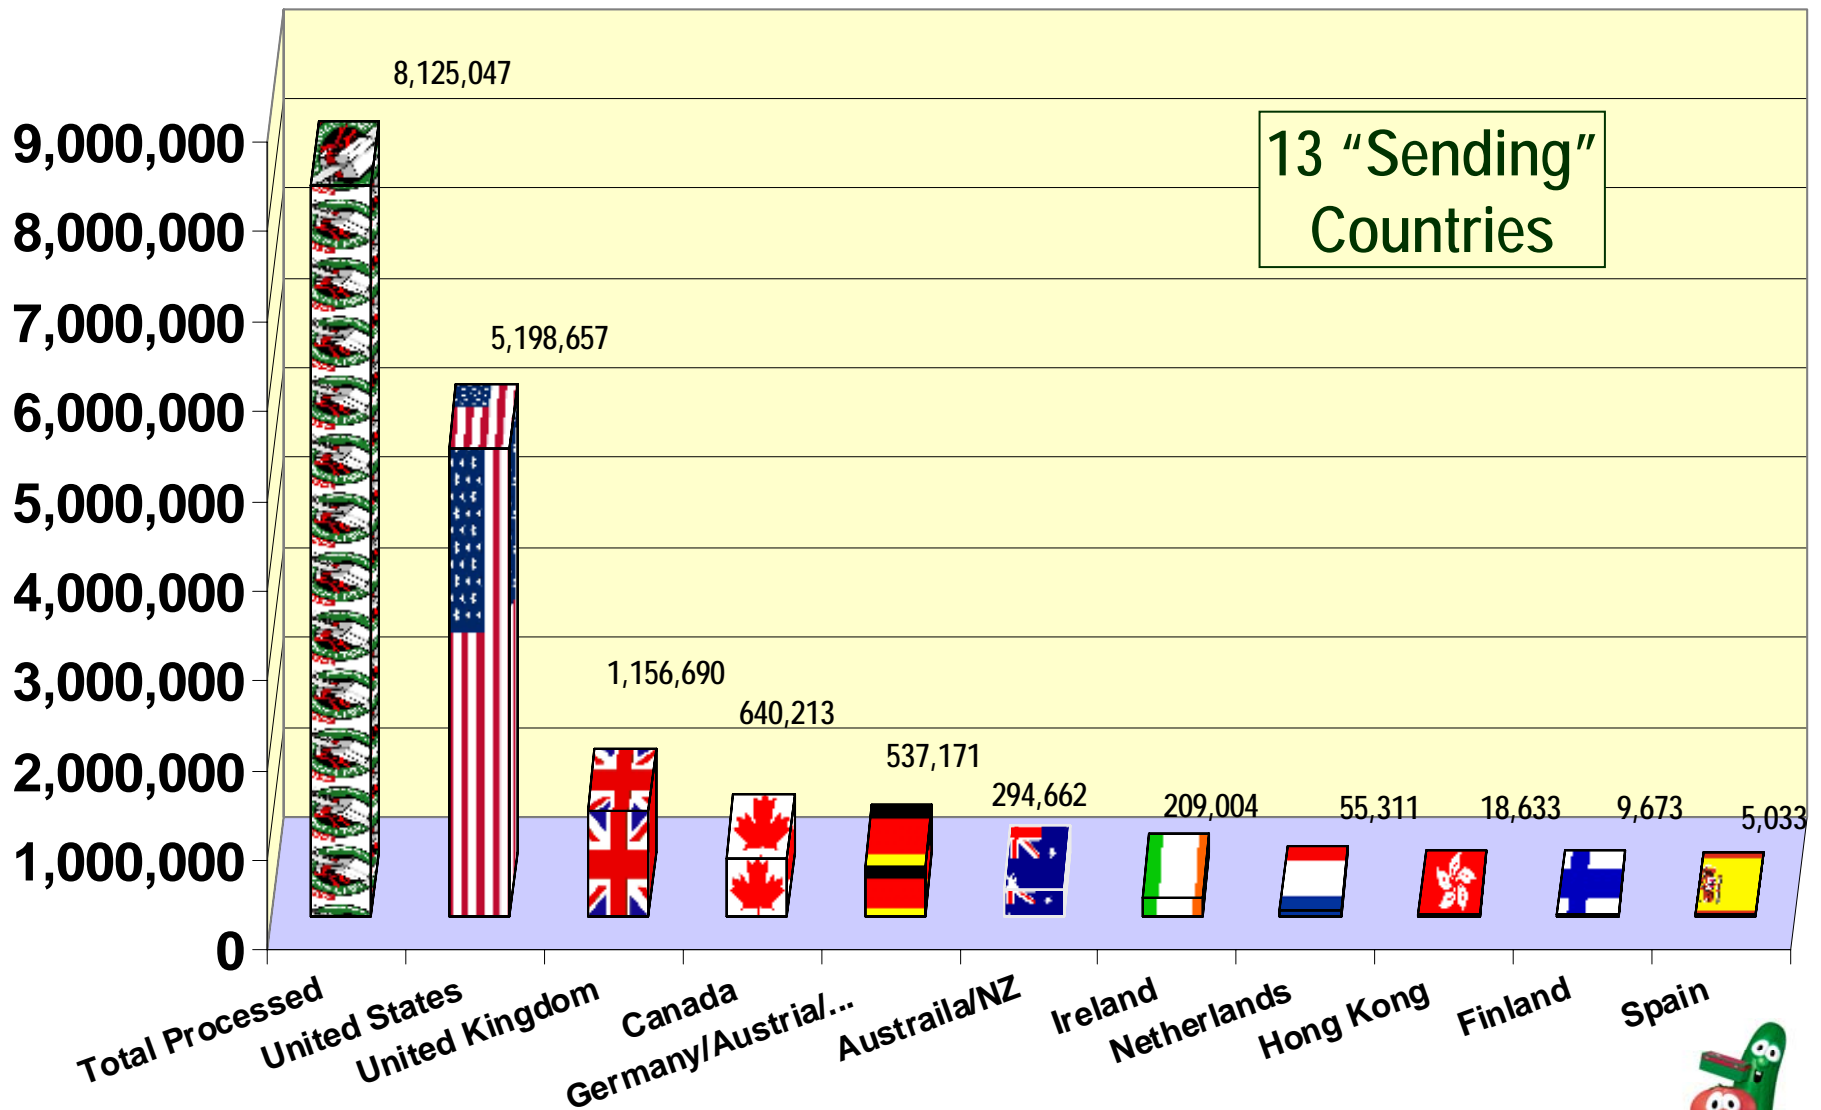

Operation Christmas Child 2009 Collection Results

*His master said, well done, good and faithful servant!
You have been faithful in handling this small amount, so
now I will give you more responsibilities.*

Let's celebrate together!

Matt 25:23 NLT

Gospel Opportunities from the World

Shoeboxes Processed in 2009

Gospel Opportunities from the United States

2009 Shoeboxes Processed at the 7 Processing Centers

Gospel Opportunities from the World and Kern County