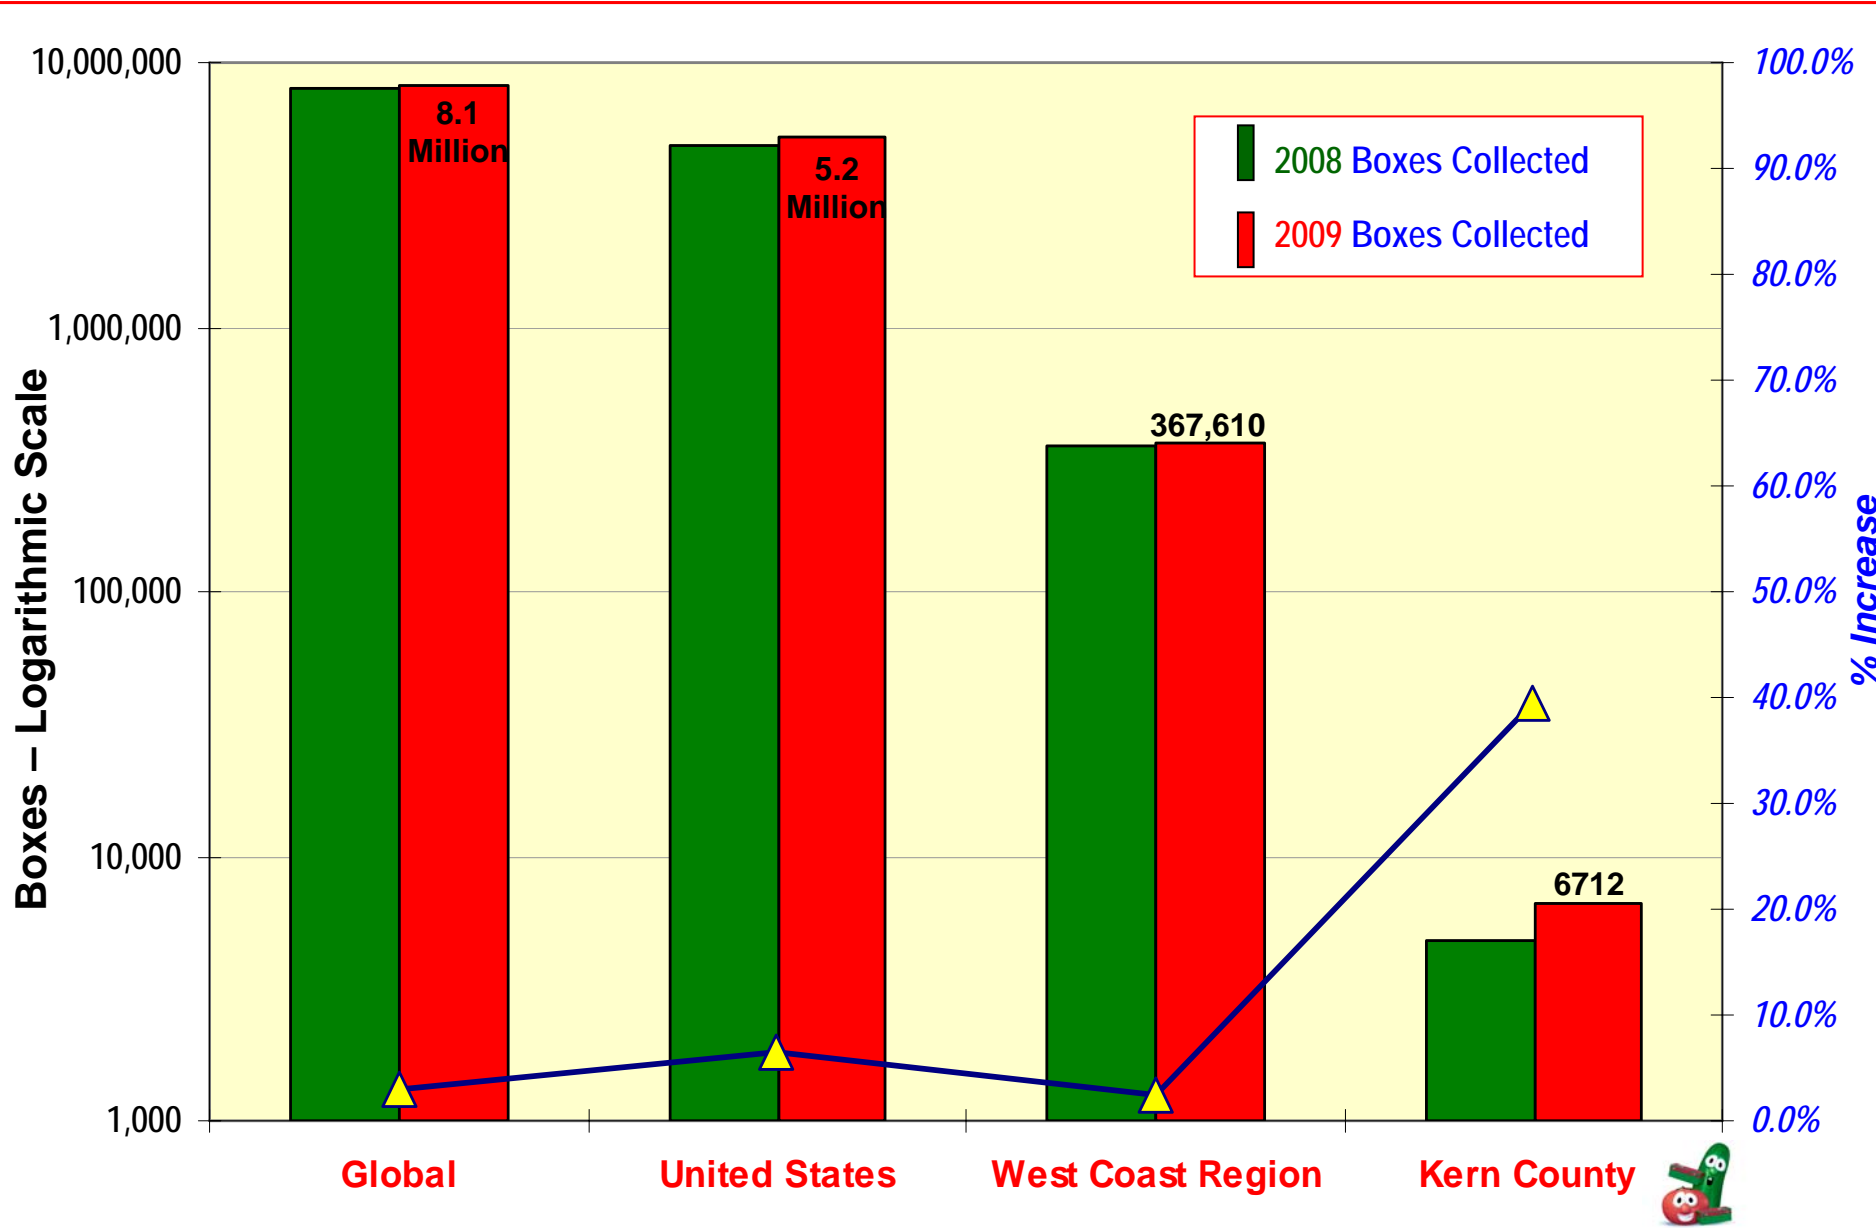

Operation Christmas Child 2009 Collection Results

*His master said, well done, good and faithful servant!
You have been faithful in handling this small amount, so
now I will give you more responsibilities.*

Let's celebrate together!

Matt 25:23 NLT

Gospel Opportunities from the World

Shoeboxes Processed in 2009

Gospel Opportunities from the United States

2009 Shoeboxes Processed at the 7 Processing Centers

Gospel Opportunities from the World and Kern County

Shoeboxes Collected 2008 - 2009

Kern County Drop Off Locations for 2009

2009 Bakersfield Shoebox Gift Destinations

"I tell you, open your eyes and look at the fields! They are ripe for harvest." John 4:35b NIV