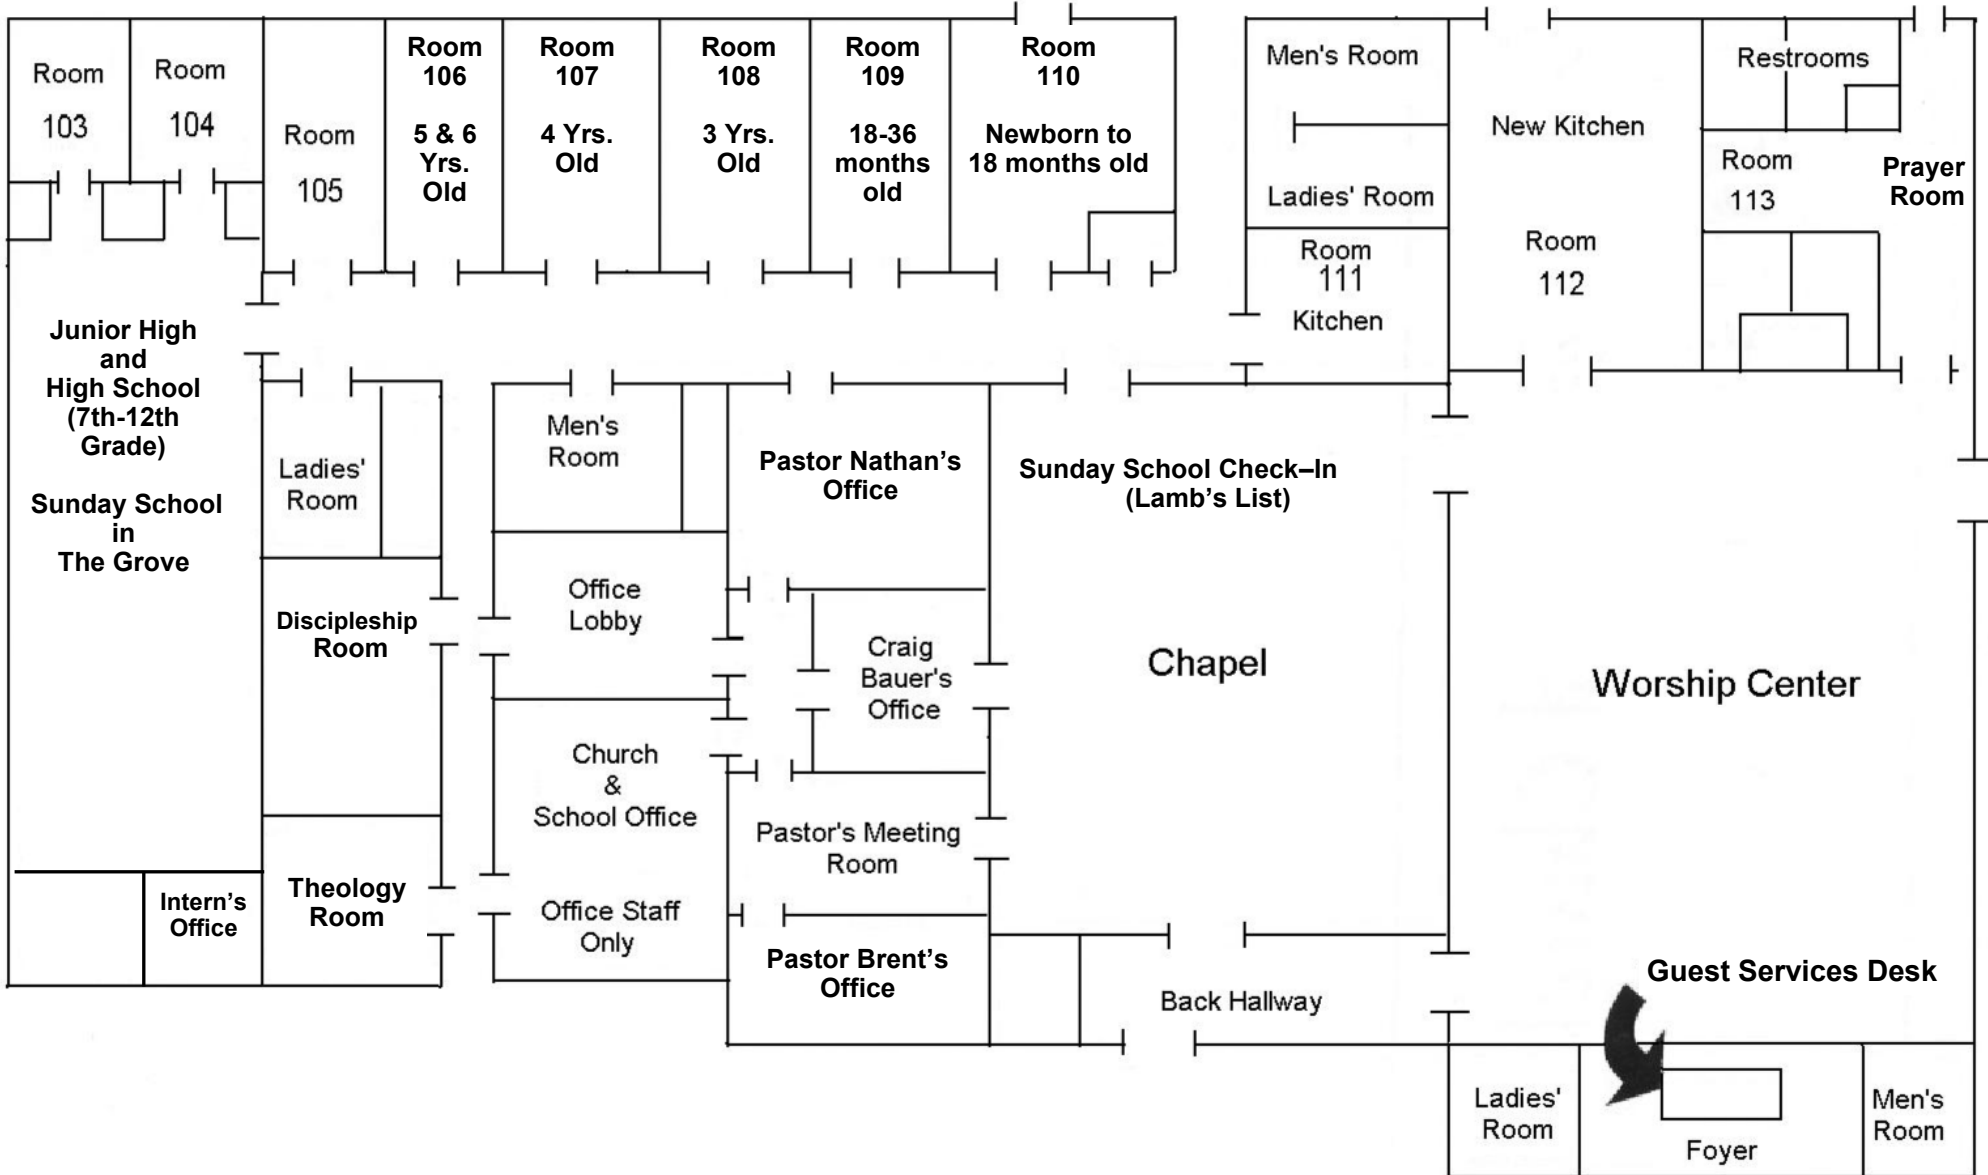

Room 402 5th & 6th grade	Room 401 3rd & 4th Grade
-----------------------------	-----------------------------

Room 303 1st & 2nd Grade	Room 302 30's to early 50's	Room 301 55 + ABF
-----------------------------	--------------------------------	----------------------

rest-rooms	Room 202	Room 201 College Group
------------	----------	---------------------------

9:00 AM Worship Service

Sunday School Rooms

Room 402	Room 401 3rd & 4th Grade
-------------	--------------------------------------

Room 303 1st & 2nd Grade	Room 302	Room 301
--------------------------------------	-------------	-------------

rest- rooms	Room 202	Room 201
----------------	-------------	-------------

10:30 AM Worship Service

Sunday School Rooms